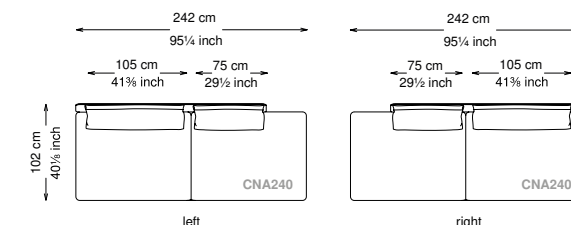

Centrale

Central unit