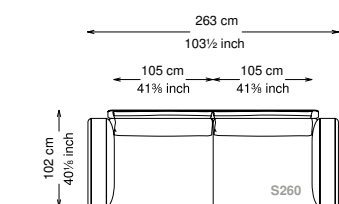

Altezza seduta: 40 cm altezza standard, 44 cm altezza modello H

Morbidezza: Semirigido - (7/10)

Structure / Arm: Birch plywood

Arm padding: Polyurethane

Structure padding: 100% polyester pressed fiber lining

Feet: Painted metal

Cover: Fabric version: removable cover - Soft leather version: non-removable cover

Seat height: 40 cm standard height, 44 cm model H height

Softness: Semi-firm - (7/10)

Divano

Sofa

Terminale left - right