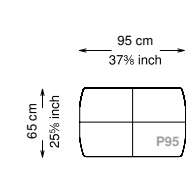

SINATRA

Pouf

Pouf

Esempi divani composti

Examples of modular sofas

Composition A pag. 82-83

Composition B pag. 85

Composition C pag. 88-89

Composition D

Composition E

SPENCER

Divano singolo, poltrona o pouf con struttura in legno, imbottitura in poliuretano e piedini in abs. Rivestimento in tessuto o pelle come da campionario. Rivestimento sfoderabile solo nella versione in tessuto.

Sofa, armchair or pouf with wooden frame, polyurethane padding and thermoplastic feet. Cover in leather or fabric as per sample card. Removable cover only in the fabric version.

Informativa tecnica

Technical information

Struttura: Legno multistrato di betulla
Piano di molleggio: Cinghie elastiche
Imbottitura struttura: Poliuretano a densità variabile (40 + 21) e ovatta siliconata di poliestere con rivestimento in fibra di poliestere.
Piedini: ABS
Rivestimento: Versione in tessuto: sfoderabile - Versione in pelle: non sfoderabile
Morbidezza: Morbido - (3/10)

Structure: Birch plywood
Seat platform: Elastic belts
Structure padding: Polyurethane with different densities (40 + 21) and siliconized polyester wadding covered in polyester fiber.
Feet: ABS
Cover: Fabric version: removable cover - Soft leather version: non-removable cover
Softness: Soft - (3/10)

Divano

Sofa

Poltrona

Armchair

Pouf

Pouf