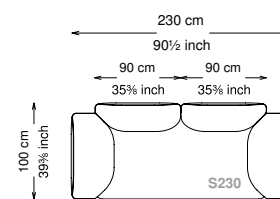

Divano

Sofa