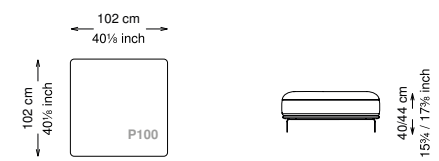

HESTON

Angolari

Left - Right Corner unit

Pouf

Pouf

Esempi divani composti

Examples of modular sofas

Composition A pag. 44-45

Composition B

Composition C

Composition D