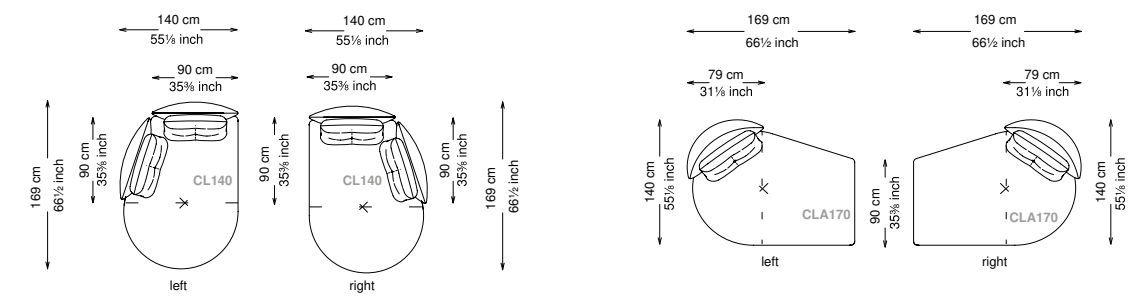

Chaise longue

Chaise longue