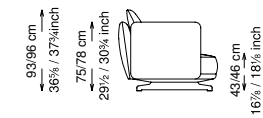

Seat height: 43 cm standard height, 46 cm model H height

Softness: Soft - (2/10)

Divano

Sofa

Terminale left - right

Left - Right end unit

Centrale

Central unit