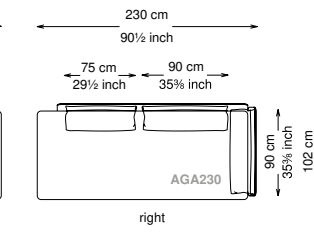

Angolari

Left - Right Corner unit