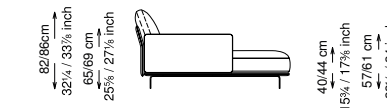

Chaise longue

Chaise longue