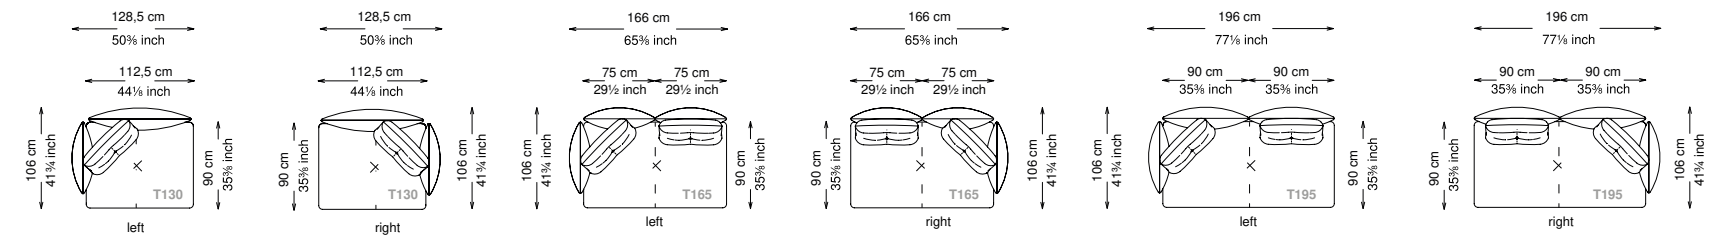

Seat height: 43 cm standard height, 46 cm model H height

Softness: Soft - (2/10)

Divano

Sofa

Terminale left - right

Left - Right end unit

Centrale

Central unit