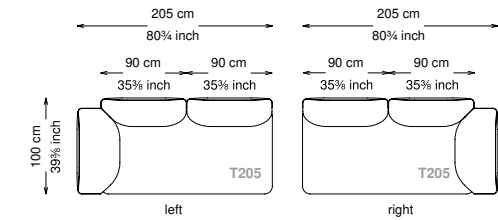

Terminale left - right

Left - Right end unit