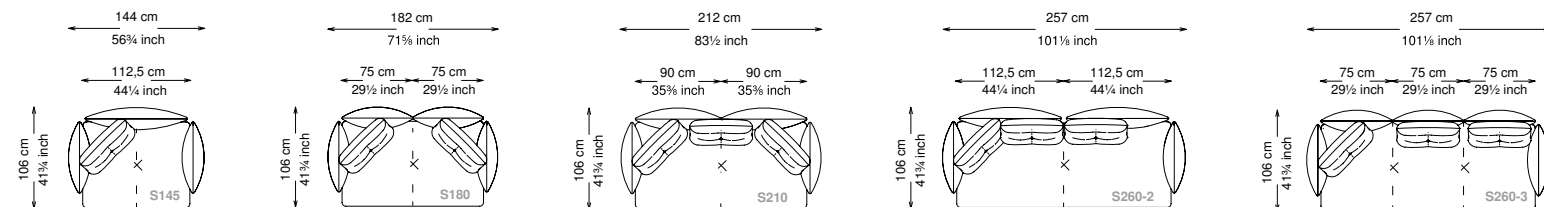

Seat height: 43 cm standard height, 46 cm model H height

Softness: Soft - (2/10)

Divano

Sofa

Terminale left - right

Left - Right end unit

Centrale

Central unit