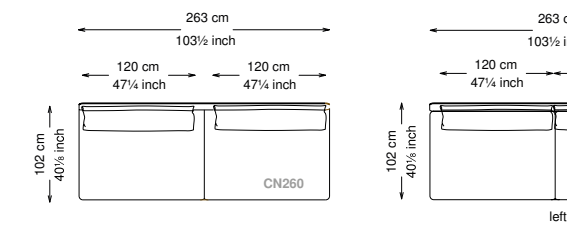

Centrale

Central unit