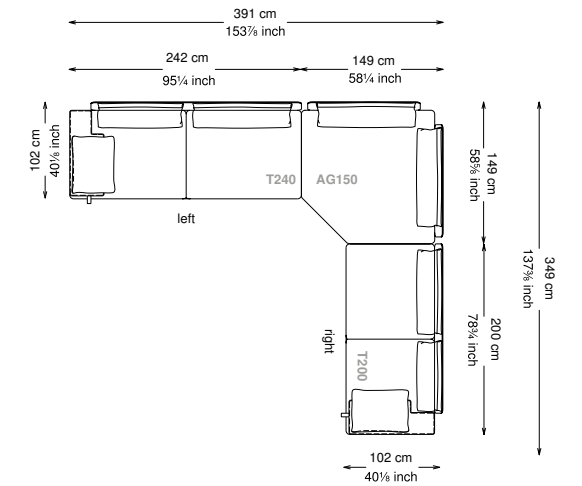

Composition B