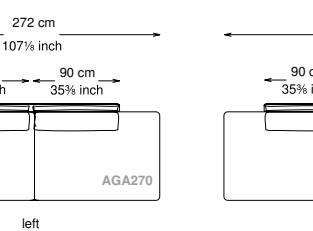

Angolari

Left - Right Corner unit