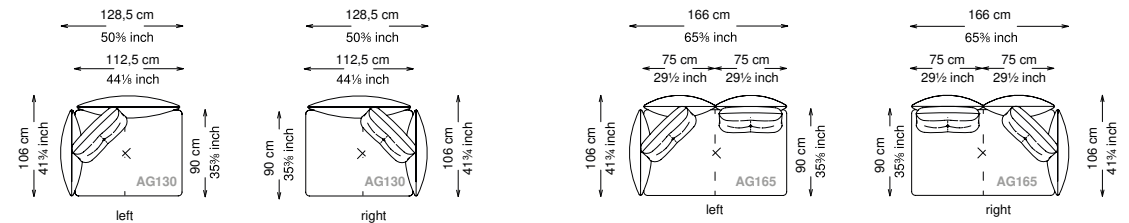

Angolari

Left - Right Corner unit