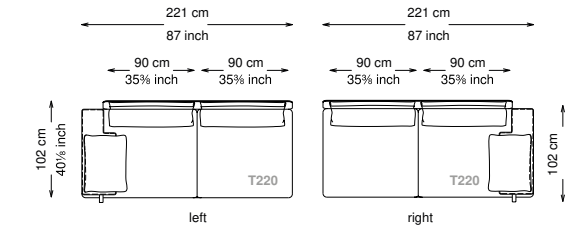

TECHNICAL DATA

Terminale left - right

Left - Right end unit