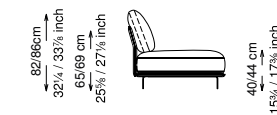

Centrale

Central unit