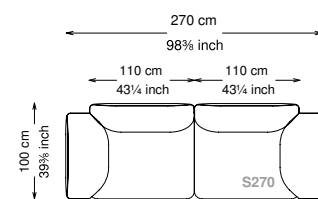

Divano

Sofa