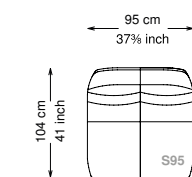

Poltrona

Armchair