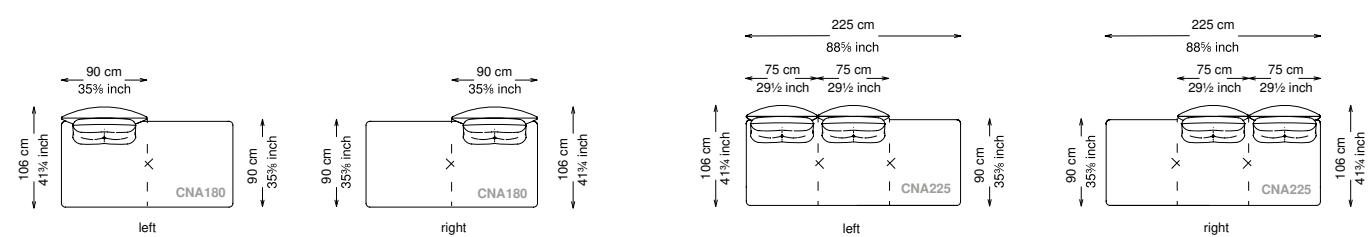

Seat height: 43 cm standard height, 46 cm model H height

Softness: Soft - (2/10)

Divano

Sofa

Terminale left - right

Left - Right end unit

Centrale

Central unit