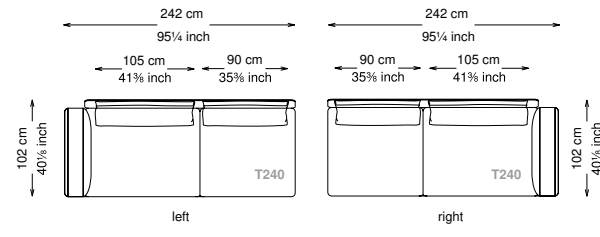

Terminale left - right

Left - Right end unit