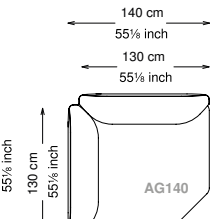

Angolari

Left - Right Corner unit