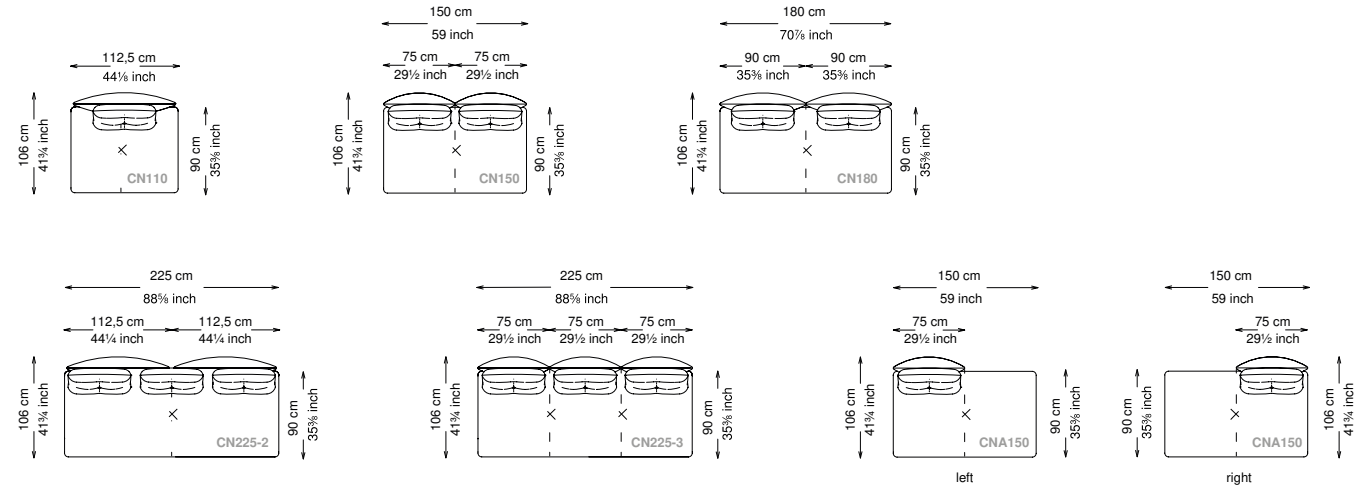

Seat height: 43 cm standard height, 46 cm model H height

Softness: Soft - (2/10)

Divano

Sofa

Terminale left - right

Left - Right end unit

Centrale

Central unit