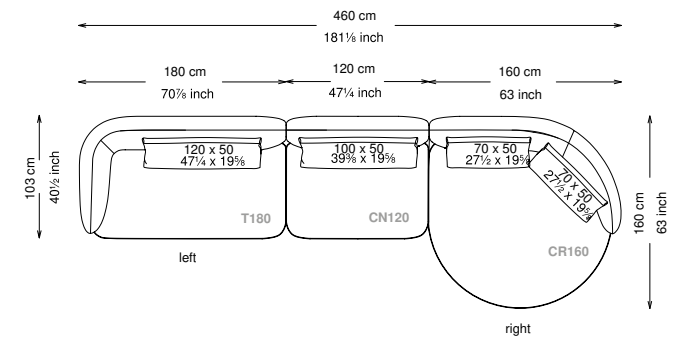

Composition D pag. 32-33