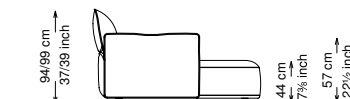

Chaise longue

Chaise longue