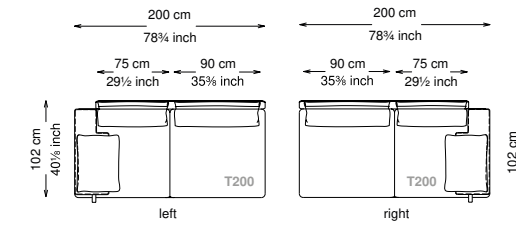

TECHNICAL DATA

Terminale left - right

Left - Right end unit