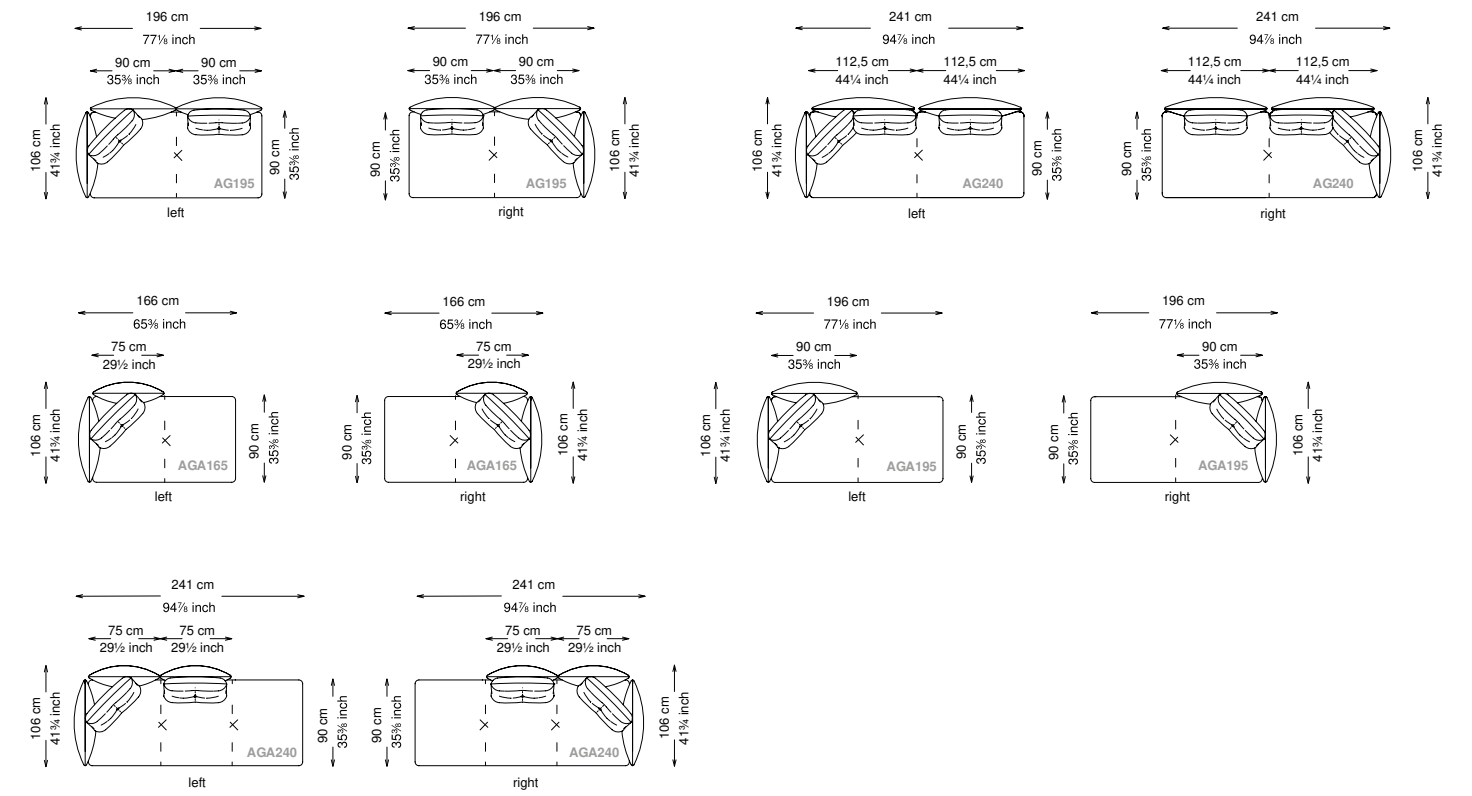

Angolari

Left - Right Corner unit