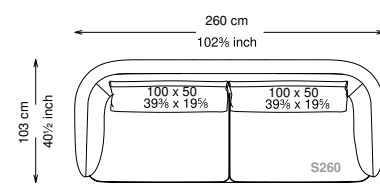

Divano

Sofa