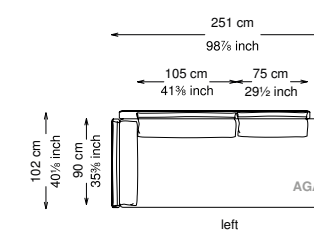

Angolari

Left - Right Corner unit