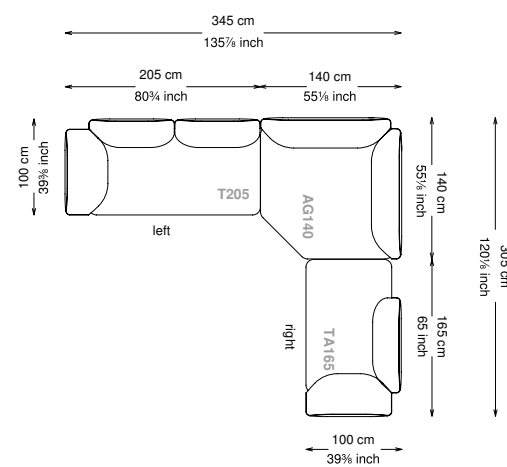

Composition C pag. 88-89