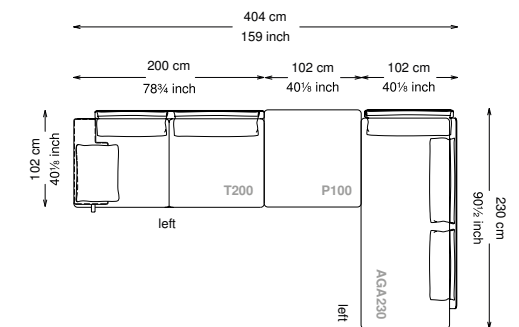

Composition D