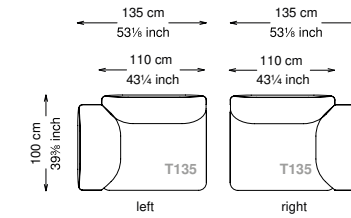

Terminale left - right

Left - Right end unit