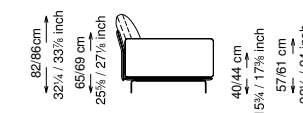

Feet: Painted metal

Cover: Fabric version: removable cover - Soft leather version: non-removable cover

Seat height: 40 cm standard height, 44 cm model H height

Softness: Semi-firm - (7/10)

Divano

Sofa

Terminale left - right