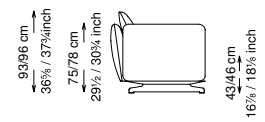

Angolari

Left - Right Corner unit