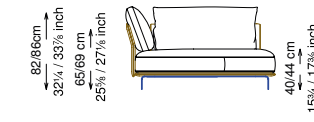

Angolari

Left - Right Corner unit