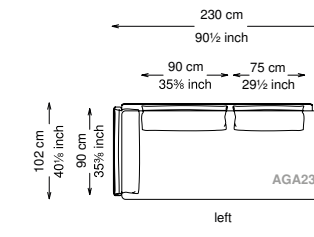

Angolari

Left - Right Corner unit