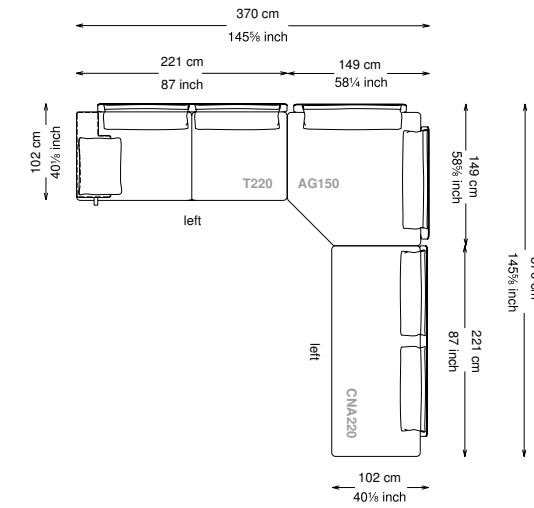

Composition A pag. 44-45