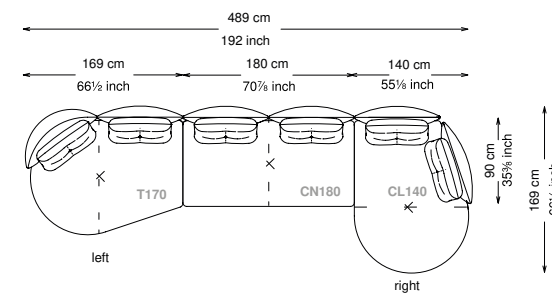

DOUGLAS

Esempi divani composti

Examples of modular sofas

Composition A pag. 72-73