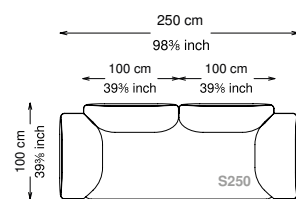

Divano

Sofa