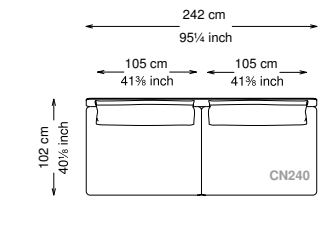

Centrale

Central unit