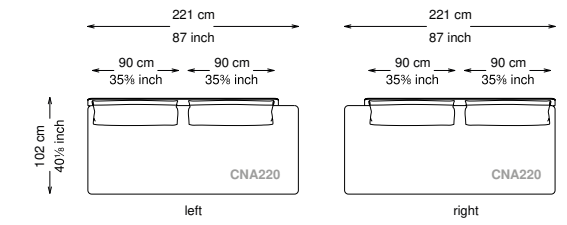

Centrale

Central unit