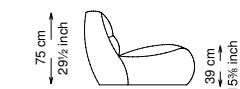

Poltrona

Armchair