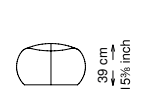

SINATRA

Pouf

Pouf

Esempi divani composti

Examples of modular sofas

Composition A pag. 82-83

Composition B pag. 85

Composition C pag. 88-89

Composition D

Composition E

SPENCER

Divano singolo, poltrona o pouf con struttura in legno, imbottitura in poliuretano e piedini in abs. Rivestimento in tessuto o pelle come da campionario. Rivestimento sfoderabile solo nella versione in tessuto.

Sofa, armchair or pouf with wooden frame, polyurethane padding and thermoplastic feet. Cover in leather or fabric as per sample card. Removable cover only in the fabric version.

Informativa tecnica

Technical information

Struttura: Legno multistrato di betulla
Piano di molleggio: Cinghie elastiche
Imbottitura struttura: Poliuretano a densità variabile (40 + 21) e ovatta siliconata di poliestere con rivestimento in fibra di poliestere.
Piedini: ABS
Rivestimento: Versione in tessuto: sfoderabile - Versione in pelle: non sfoderabile
Morbidezza: Morbido - (3/10)

Structure: Birch plywood
Seat platform: Elastic belts
Structure padding: Polyurethane with different densities (40 + 21) and siliconized polyester wadding covered in polyester fiber.
Feet: ABS
Cover: Fabric version: removable cover - Soft leather version: non-removable cover
Softness: Soft - (3/10)

Divano

Sofa

Poltrona

Armchair

Pouf

Pouf