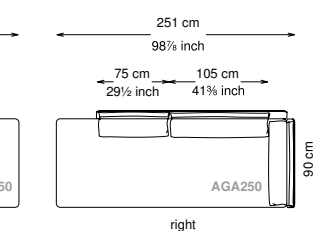

Angolari

Left - Right Corner unit