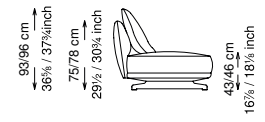

Seat height: 43 cm standard height, 46 cm model H height

Softness: Soft - (2/10)

Divano

Sofa

Terminale left - right

Left - Right end unit

Centrale

Central unit