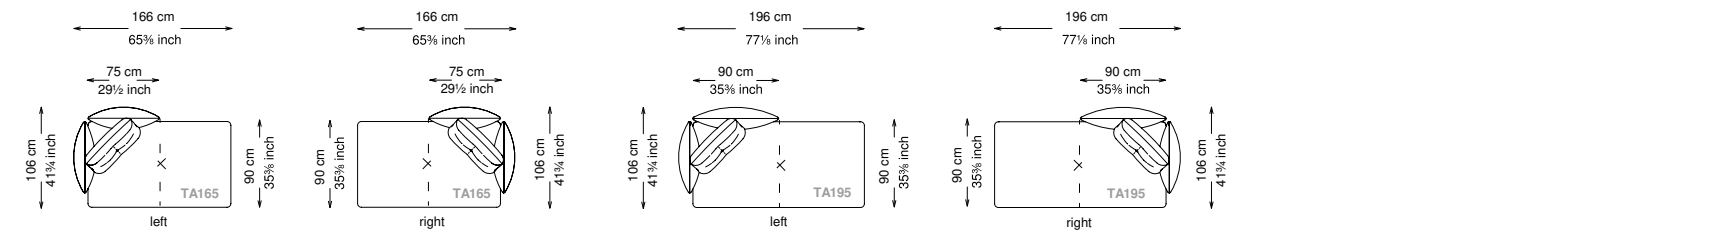

Seat height: 43 cm standard height, 46 cm model H height

Softness: Soft - (2/10)

Divano

Sofa

Terminale left - right

Left - Right end unit

Centrale

Central unit