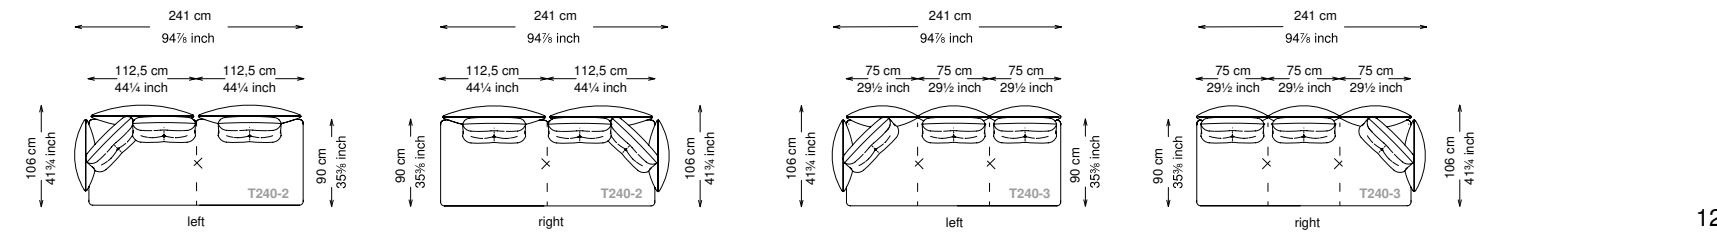

Seat height: 43 cm standard height, 46 cm model H height

Softness: Soft - (2/10)

Divano

Sofa

Terminale left - right

Left - Right end unit

Centrale

Central unit