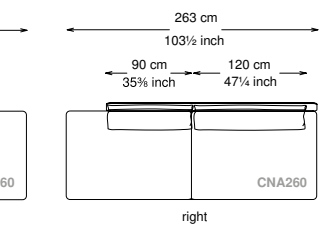

Centrale

Central unit