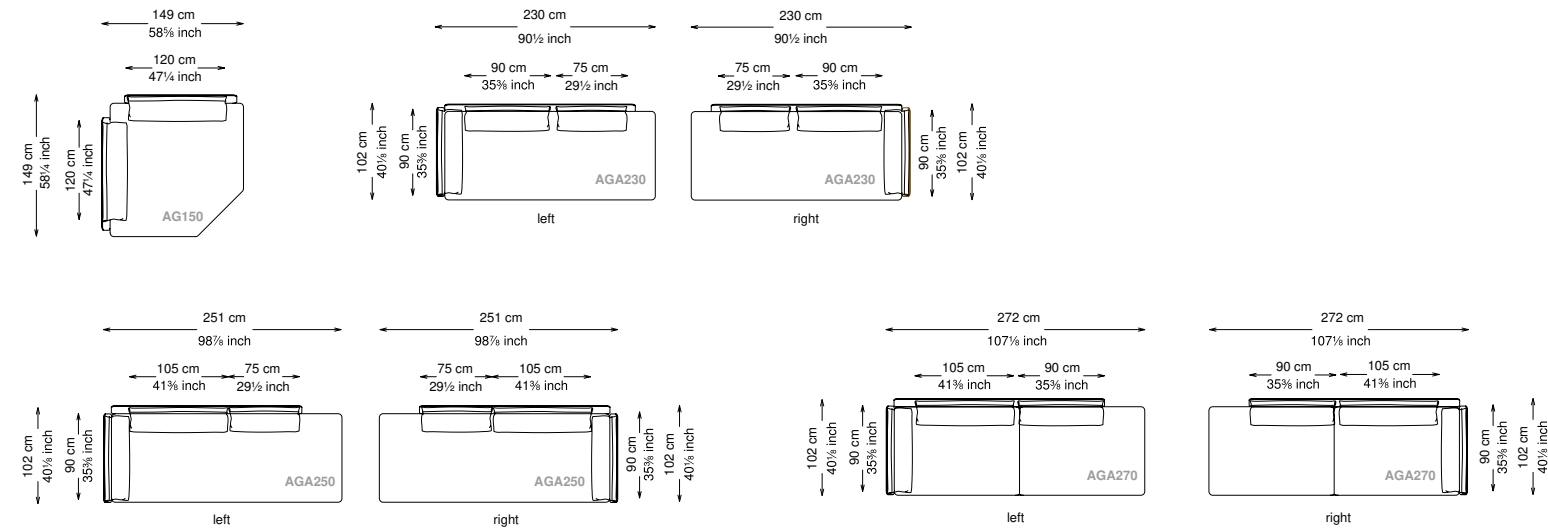

HESTON

Angolari

Left - Right Corner unit