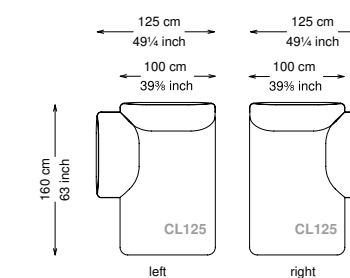

Chaise longue

Chaise longue